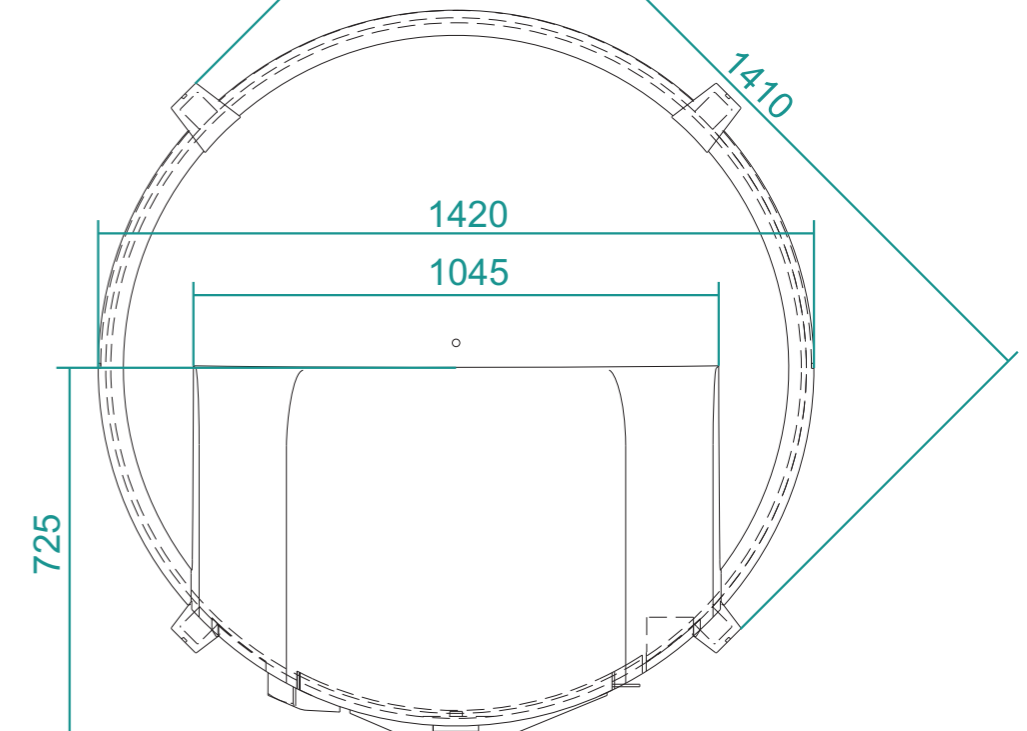

V1340DD

V1340DD	No. 1 of 1	3rd Angle Orthographic	scale: 1:15	Design by Inky Design www.inky-design.co.uk
DESO ENGINEERING Telephone - 01984 632026		drawn by: Jonathan Taphouse (BEng)		
		date: 20 - 10 - 2010	ISO	