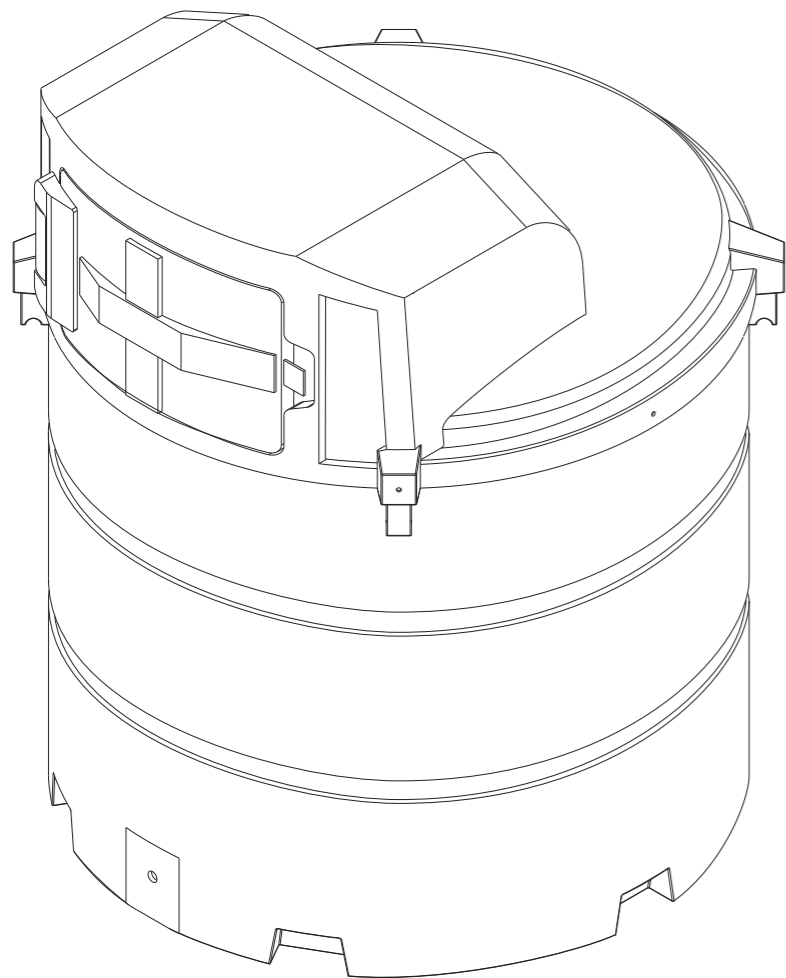

V1340DD

V1340DD	No. 1 of 1	3rd Angle Orthographic	scale: 1:15	Design by Inky Design www.inky-design.co.uk
DESO ENGINEERING Telephone - 01984 632026		drawn by: Jonathan Taphouse (BEng)		
		date: 20 - 10 - 2010	ISO	