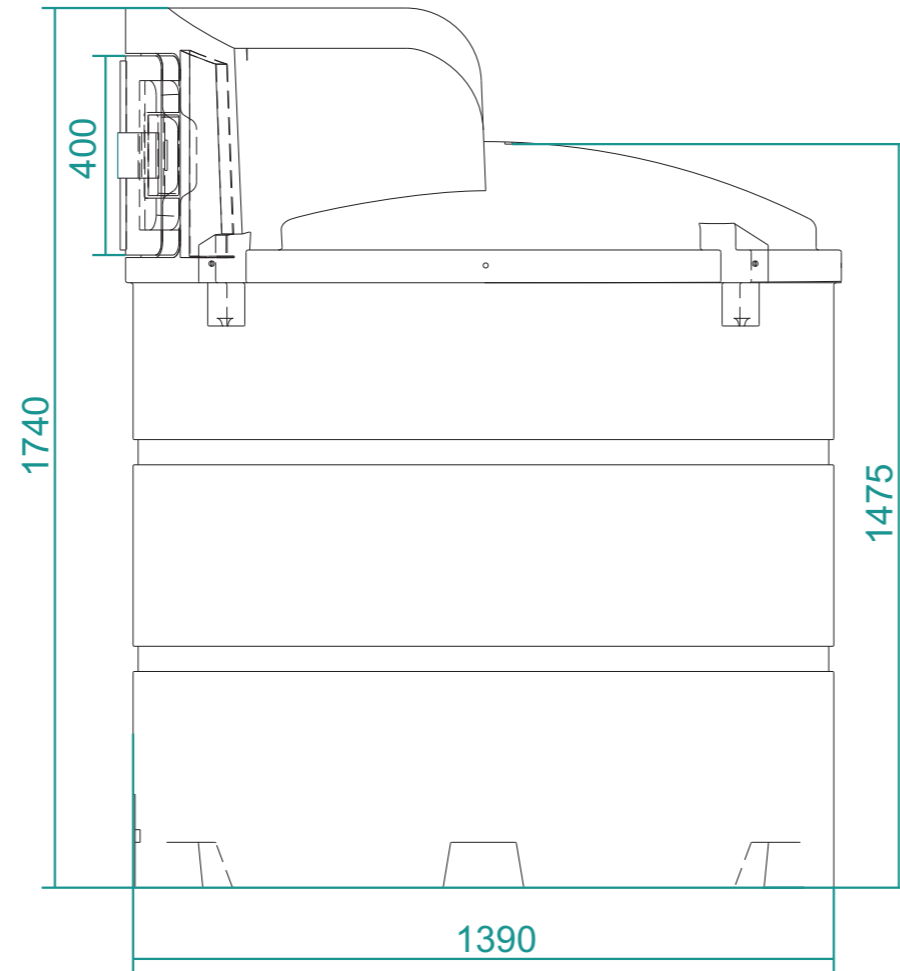

V1340DD

V1340DD	No. 1 of 1	3rd Angle Orthographic	scale: 1:15	Design by Inky Design www.inky-design.co.uk
DESO ENGINEERING Telephone - 01984 632026		drawn by: Jonathan Taphouse (BEng)		
		date: 20 - 10 - 2010	ISO	