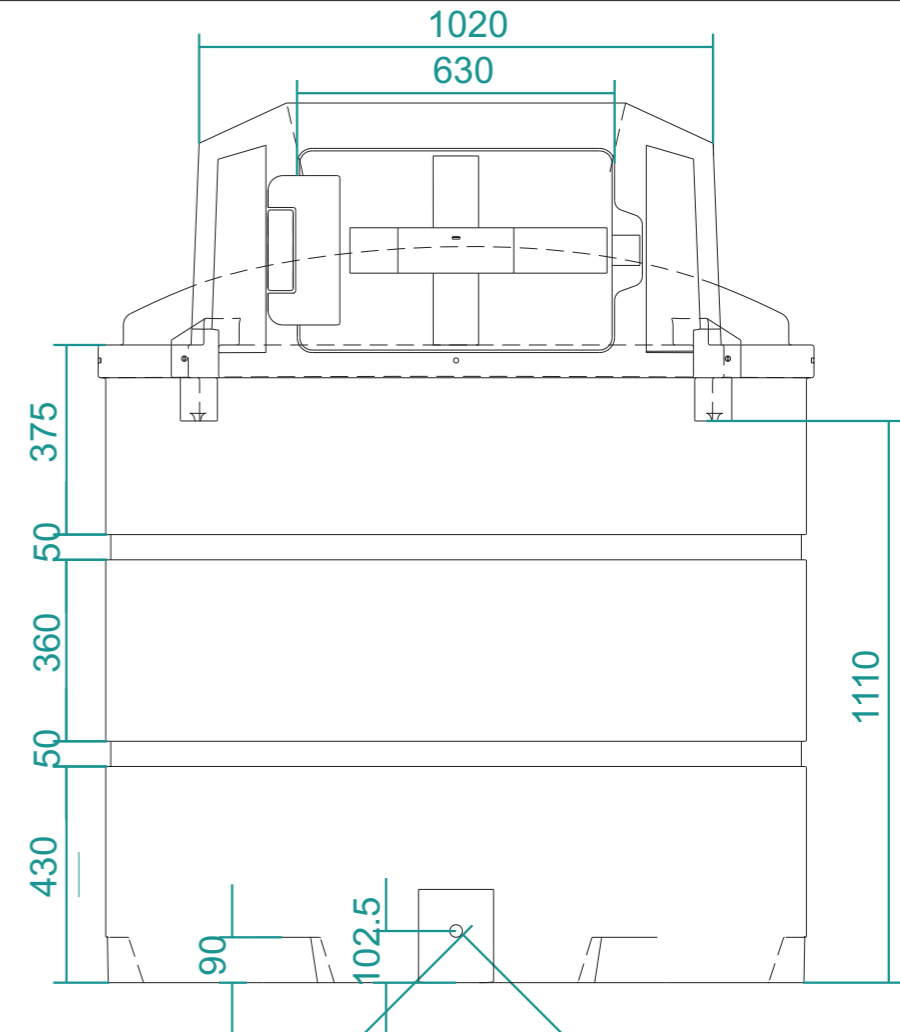

V1340DD

V1340DD	No. 1 of 1	3rd Angle Orthographic	scale: 1:15	Design by Inky Design www.inky-design.co.uk
DESO ENGINEERING Telephone - 01984 632026		drawn by: Jonathan Taphouse (BEng)		
		date: 20 - 10 - 2010	ISO	