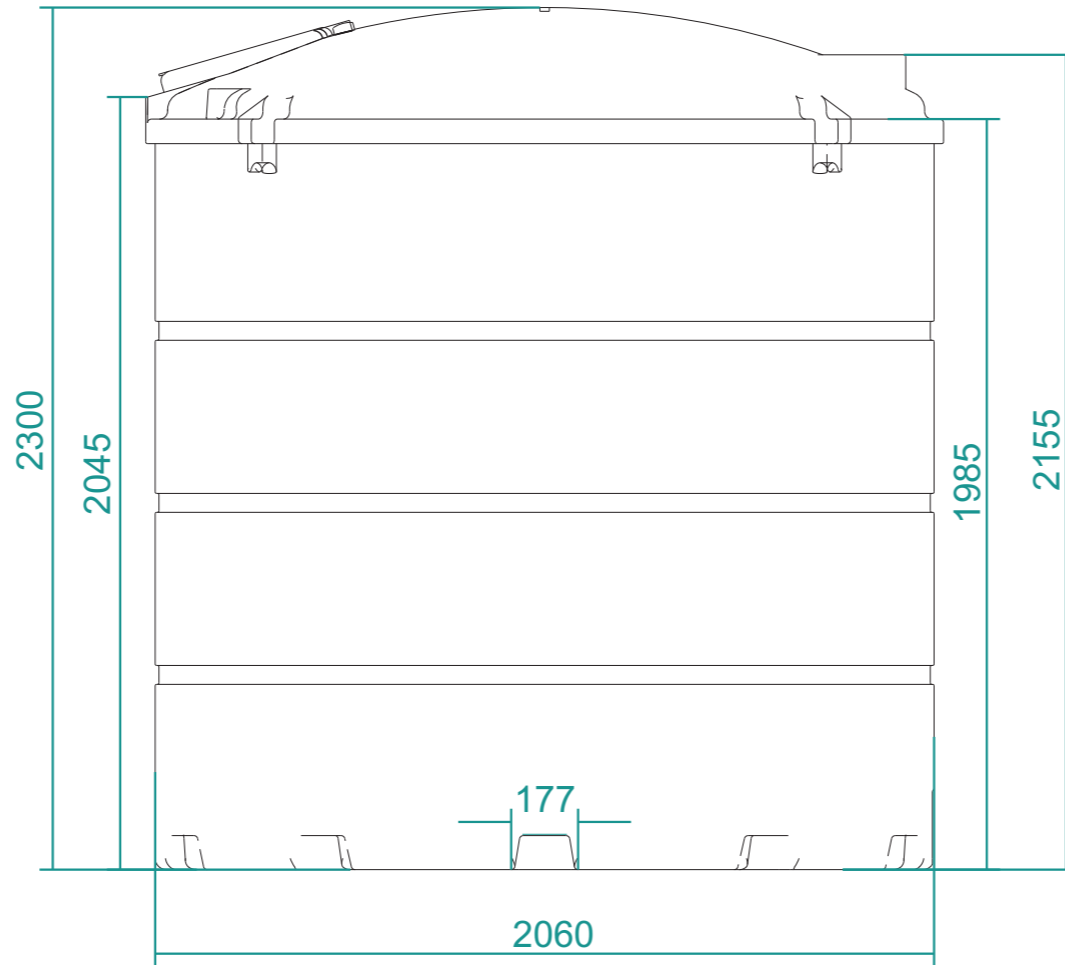

V5000B

V5000B	No. 1 of 1	3rd Angle Orthographic	scale: 1:20	Design by Inky Design www.inky-design.co.uk
DESO ENGINEERING Telephone - 01984 632026		drawn by: Jonathan Taphouse (BEng)		ISO
		date: 23 - 02 - 2011		