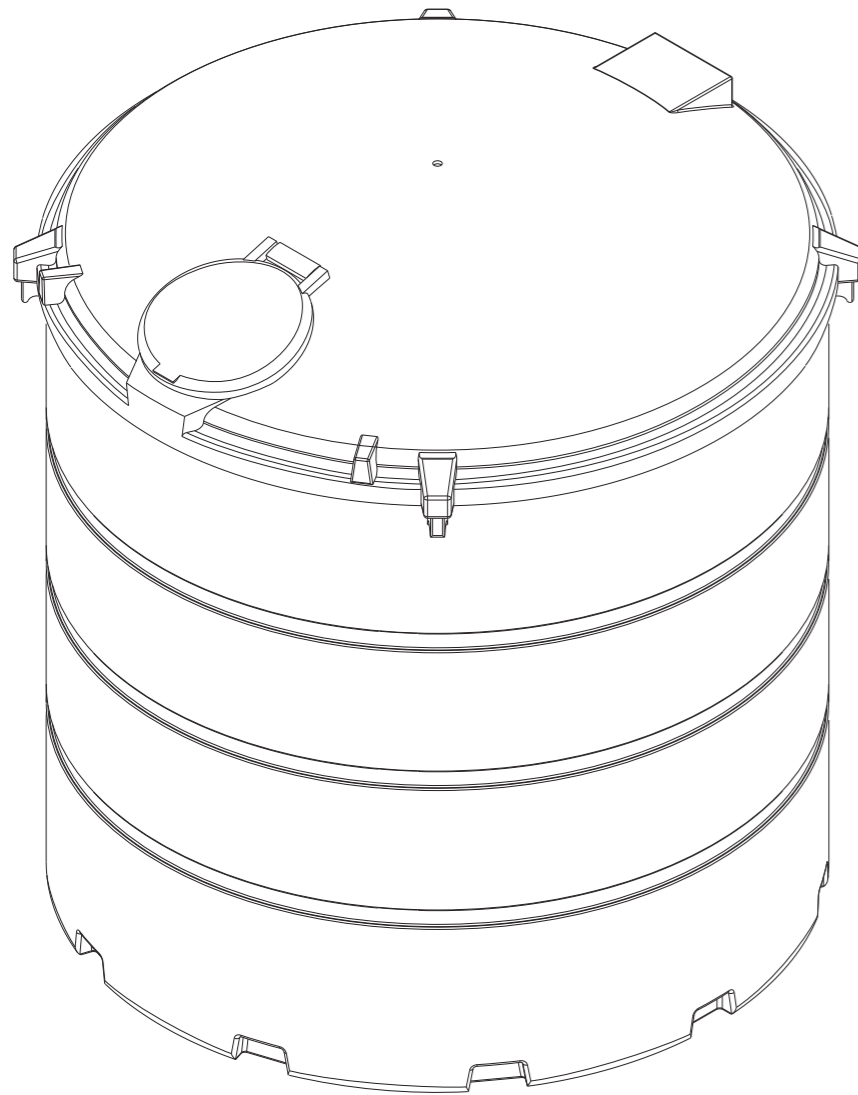

V5000B

V5000B	No. 1 of 1	3rd Angle Orthographic	scale: 1:20	Design by Inky Design www.inky-design.co.uk
DESO ENGINEERING Telephone - 01984 632026		drawn by: Jonathan Taphouse (BEng)		ISO
		date: 23 - 02 - 2011		