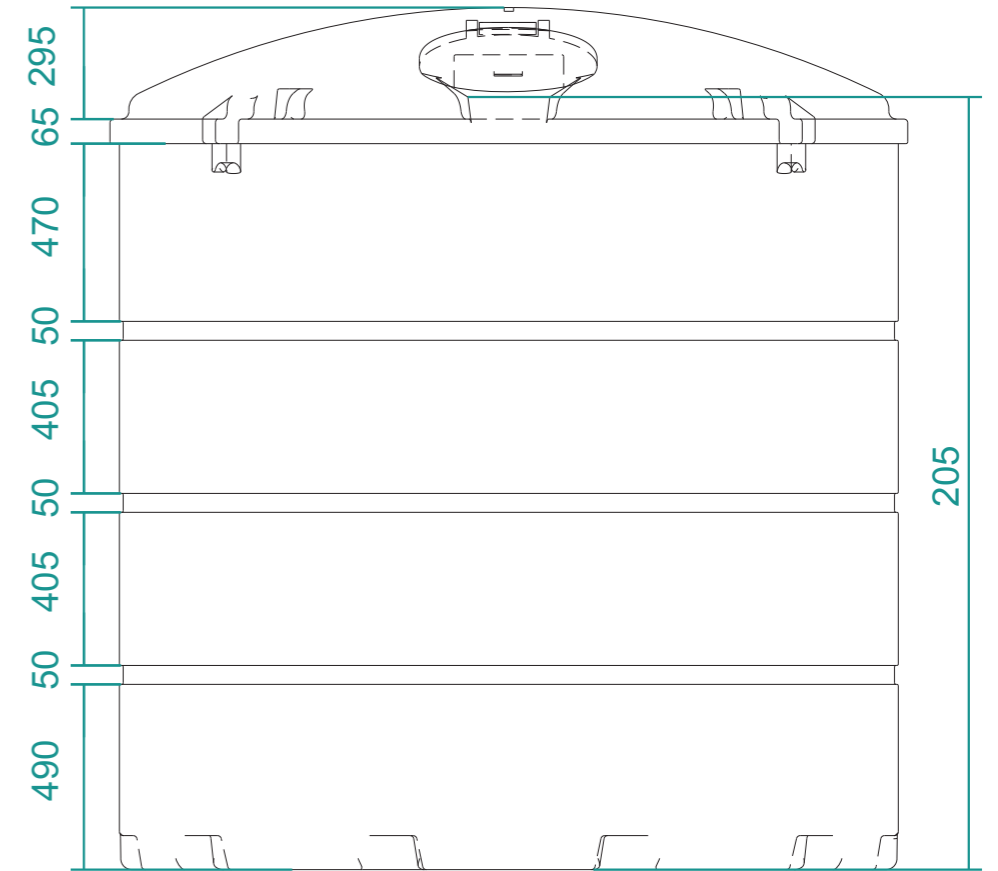

V5000B

V5000B	No. 1 of 1	3rd Angle Orthographic	scale: 1:20	Design by Inky Design www.inky-design.co.uk
DESO ENGINEERING Telephone - 01984 632026		drawn by: Jonathan Taphouse (BEng)		ISO
		date: 23 - 02 - 2011		