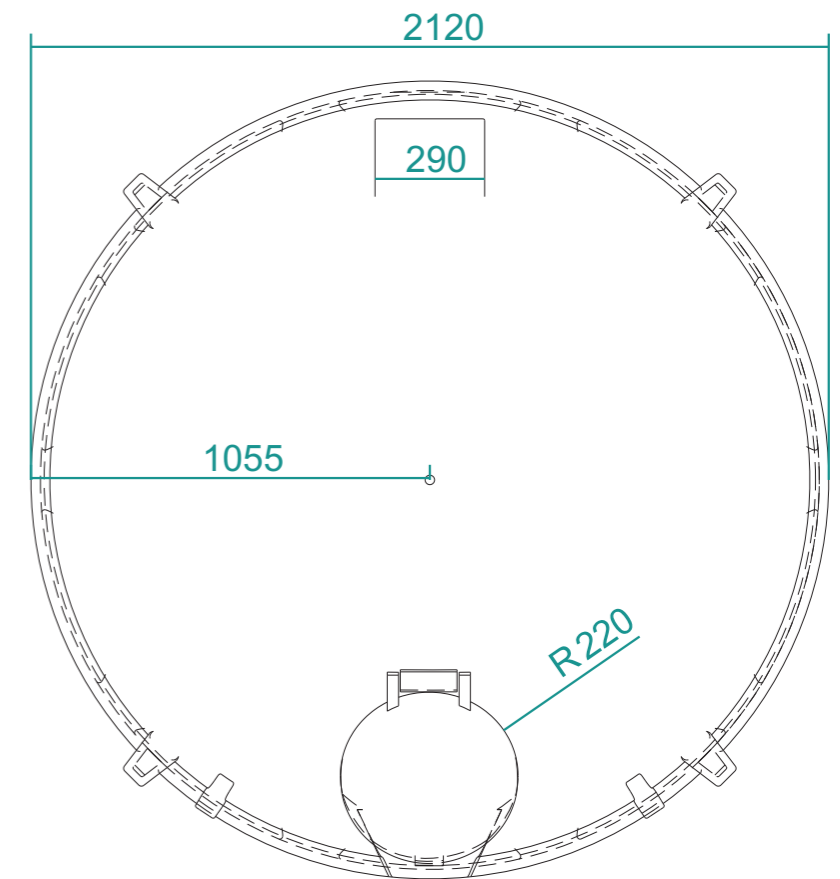

V5000B

V5000B	No. 1 of 1	3rd Angle Orthographic	scale: 1:20	Design by Inky Design www.inky-design.co.uk
DESO ENGINEERING Telephone - 01984 632026		drawn by: Jonathan Taphouse (BEng)		ISO
		date: 23 - 02 - 2011		